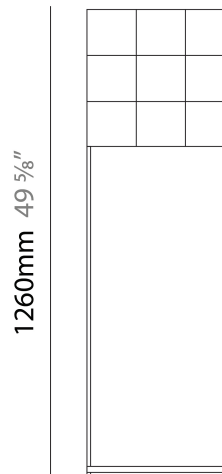

Ø400mm 15 3/4"